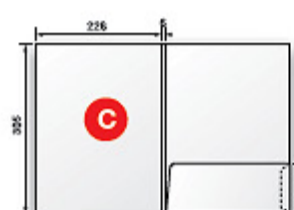

Folder Templates

SELF LOCKING

Folder 'A' (fits in C4 envelope)

Folder A measures 310mm deep and 217mm wide. It has no capacity and is an ideal general folder. It is self-locking and therefore requires no glue.

SELF LOCKING

Folder 'B' (fits in C4 envelope)

Folder B measures 305mm deep and 220mm wide. It has a 6mm capacity and is useful for holding larger amounts of documents or booklets. Self-locking.

ONE GLUE FLAP

Folder D measures 305mm deep and 216mm wide. It is unusual in having a triangular shaped pocket. It has one glue tab for assembly.

TWO GLUE FLAPS

Folder 'E' (does NOT fit in C4 envelope)

Folder E measures 301mm deep and 226mm wide. It's symmetrical in design, having pockets on both sides. An ideal corporate folder for clients with lots of material.

Folder 'H' (does NOT fit in C4 envelope)

Folder H measures 305mm deep and 226mm wide, plus 6mm capacity. Created with double pockets this folder is perfect for holding larger amounts of documents, booklets and data sheets. The height of both pockets has been specifically designed to accommodate both landscape and portrait business card slits.