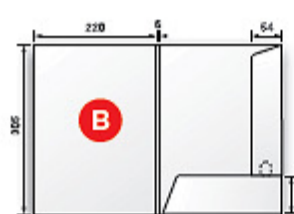

Folder Templates

SELF LOCKING

Folder 'A' (fits in C4 envelope)

Folder A measures 310mm deep and 217mm wide. It has no capacity and is an ideal general folder. It is self-locking and therefore requires no glue.

SELF LOCKING

Folder 'B' (fits in C4 envelope)

Folder B measures 305mm deep and 220mm wide. It has a 6mm capacity and is useful for holding larger amounts of documents or booklets. Self-locking.

ONE GLUE FLAP

Folder D measures 305mm deep and 216mm wide. It is unusual in having a triangular shaped pocket. It has one glue tab for assembly.

TWO GLUE FLAPS

Folder 'E' (does NOT fit in C4 envelope)

Folder E measures 301mm deep and 226mm wide. It's symmetrical in design, having pockets on both sides. An ideal corporate folder for clients with lots of material.

Folder 'H' (does NOT fit in C4 envelope)

Folder H measures 305mm deep and 226mm wide, plus 6mm capacity. Created with double pockets this folder is perfect for holding larger amounts of documents, booklets and data sheets. The height of both pockets has been specifically designed to accommodate both landscape and portrait business card slits.