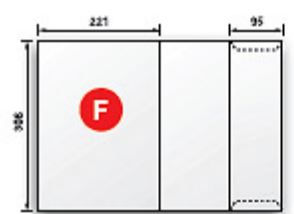

Folder 'C' (does NOT fit in C4 envelope)

Folder C measures 303mm deep and 225mm wide. It has a 6mm capacity but only one pocket. It has a glue assembly mechanism through one tab.

ONE GLUE FLAP

Folder 'D' (fits in C4 envelope)

Folder D measures 305mm deep and 216mm wide. It is unusual in having a triangular shaped pocket. It has one glue tab for assembly.

TWO GLUE FLAPS

Folder 'E' (does NOT fit in C4 envelope)

Folder E measures 301mm deep and 226mm wide. It's symmetrical in design, having pockets on both sides. An ideal corporate folder for clients with lots of material.

TWO GLUE FLAPS

Folder 'F' (fits in C4 envelope)

Folder F measures 306mm deep and 221mm wide. It has a pocket on one side, glued at the top and at the bottom. Note that due to the design of this folder, it can be rotated so that the 95mm flap is on either side.

Folder 'H' (does NOT fit in C4 envelope)

Folder H measures 305mm deep and 226mm wide, plus 6mm capacity. Created with double pockets this folder is perfect for holding larger amounts of documents, booklets and data sheets. The height of both pockets has been specifically designed to accommodate both landscape and portrait business card slits.