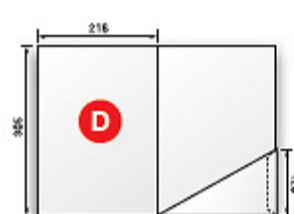

ONE GLUE FLAP

Folder 'D' (fits in C4 envelope)

Folder D measures 305mm deep and 216mm wide. It is unusual in having a triangular shaped pocket. It has one glue tab for assembly.