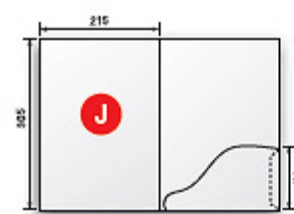

TWO GLUE FLAPS

Folder 'F' (fits in C4 envelope)

Folder F measures 306mm deep and 221mm wide. It has a pocket on one side, glued at the top and at the bottom. Note that due to the design of this folder, it can be rotated so that the 95mm flap is on either side.

Folder 'H' (does NOT fit in C4 envelope)

Folder H measures 305mm deep and 226mm wide, plus 6mm capacity. Created with double pockets this folder is perfect for holding larger amounts of documents, booklets and data sheets. The height of both pockets has been specifically designed to accommodate both landscape and portrait business card slits.

TWO GLUE FLAPS

Folder 'I' (fits in C4 envelope)

Folder I which offers you six printable panels and measures 305mm deep by 215mm wide with 5mm capacity. Fashioned for those of you who wish to include more company information this is an ideal choice as a either a stand alone brochure or corporate folder.