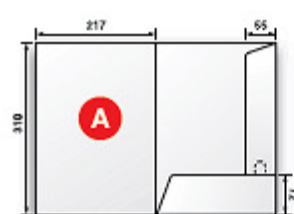

Folder Templates

SELF LOCKING

Folder 'A' (fits in C4 envelope)

Folder A measures 310mm deep and 217mm wide. It has no capacity and is an ideal general folder. It is self-locking and therefore requires no glue.

SELF LOCKING

Folder 'B' (fits in C4 envelope)

Folder B measures 305mm deep and 220mm wide. It has a 6mm capacity and is useful for holding larger amounts of documents or booklets. Self-locking.

ONE GLUE FLAP

Folder D measures 305mm deep and 216mm wide. It is unusual in having a triangular shaped pocket. It has one glue tab for assembly.

TWO GLUE FLAPS

Folder 'E' (does NOT fit in C4 envelope)

Folder E measures 301mm deep and 226mm wide. It's symmetrical in design, having pockets on both sides. An ideal corporate folder for clients with lots of material.

Folder 'H' (does NOT fit in C4 envelope)

Folder H measures 305mm deep and 226mm wide, plus 6mm capacity. Created with double pockets this folder is perfect for holding larger amounts of documents, booklets and data sheets. The height of both pockets has been specifically designed to accommodate both landscape and portrait business card slits.