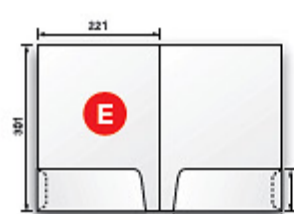

Folder 'C' (does NOT fit in C4 envelope)

Folder C measures 303mm deep and 225mm wide. It has a 6mm capacity but only one pocket. It has a glue assembly mechanism through one tab.

ONE GLUE FLAP

Folder 'D' (fits in C4 envelope)

Folder D measures 305mm deep and 216mm wide. It is unusual in having a triangular shaped pocket. It has one glue tab for assembly.

TWO GLUE FLAPS

Folder 'E' (does NOT fit in C4 envelope)

Folder E measures 301mm deep and 226mm wide. It's symmetrical in design, having pockets on both sides. An ideal corporate folder for clients with lots of material.

TWO GLUE FLAPS

Folder 'F' (fits in C4 envelope)

Folder F measures 306mm deep and 221mm wide. It has a pocket on one side, glued at the top and at the bottom. Note that due to the design of this folder, it can be rotated so that the 95mm flap is on either side.

Folder 'H' (does NOT fit in C4 envelope)

Folder H measures 305mm deep and 226mm wide, plus 6mm capacity. Created with double pockets this folder is perfect for holding larger amounts of documents, booklets and data sheets. The height of both pockets has been specifically designed to accommodate both landscape and portrait business card slits.