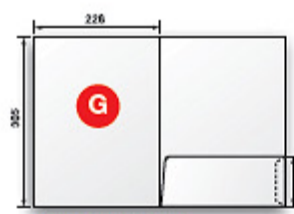

Folder D measures 305mm deep and 216mm wide. It is unusual in having a triangular shaped pocket. It has one glue tab for assembly.

TWO GLUE FLAPS

Folder 'E' (does NOT fit in C4 envelope)

Folder E measures 301mm deep and 226mm wide. It's symmetrical in design, having pockets on both sides. An ideal corporate folder for clients with lots of material.

TWO GLUE FLAPS

Folder 'F' (fits in C4 envelope)

Folder F measures 306mm deep and 221mm wide. It has a pocket on one side, glued at the top and at the bottom. Note that due to the design of this folder, it can be rotated so that the 95mm flap is on either side.

ONE GLUE FLAP

Folder 'G' (does NOT fit in C4 envelope)

Folder G measures 305mm deep and 226mm wide. It has no capacity and only one pocket. It has a glue assembly mechanism through one tab.

TWO GLUE FLAPS

Folder 'H' (does NOT fit in C4 envelope)

Folder H measures 305mm deep and 226mm wide, plus 6mm capacity. Created with double pockets this folder is perfect for holding larger amounts of documents, booklets and data sheets. The height of both pockets has been specifically designed to accommodate both landscape and portrait business card slits.