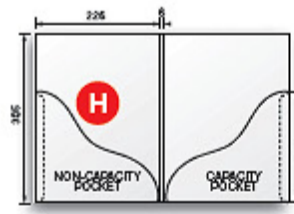

TWO GLUE FLAPS

Folder 'H' (does NOT fit in C4 envelope)

Folder H measures 305mm deep and 226mm wide, plus 6mm capacity. Created with double pockets this folder is perfect for holding larger amounts of documents, booklets and data sheets. The height of both pockets has been specifically designed to accommodate both landscape and portrait business card slits.