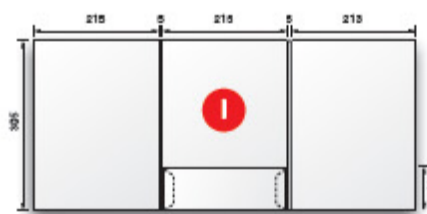

TWO GLUE FLAPS

Folder 'F' (fits in C4 envelope)

Folder F measures 306mm deep and 221mm wide. It has a pocket on one side, glued at the top and at the bottom. Note that due to the design of this folder, it can be rotated so that the 95mm flap is on either side.

ONE GLUE FLAP

Folder 'G' (does NOT fit in C4 envelope)

Folder G measures 305mm deep and 226mm wide. It has no capacity and only one pocket. It has a glue assembly mechanism through one tab.

TWO GLUE FLAPS

Folder 'H' (does NOT fit in C4 envelope)

Folder H measures 305mm deep and 226mm wide, plus 6mm capacity. Created with double pockets this folder is perfect for holding larger amounts of documents, booklets and data sheets. The height of both pockets has been specifically designed to accommodate both landscape and portrait business card slits.

TWO GLUE FLAPS

Folder 'I' (fits in C4 envelope)

Folder I which offers you six printable panels and measures 305mm deep by 215mm wide with 5mm capacity. Fashioned for those of you who wish to include more company information this is an ideal choice as a either a stand alone brochure or corporate folder.